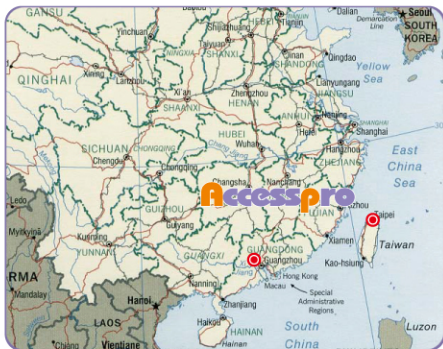

About Us

CONTENTS

- Contents .....<01>
- Wireless Mice .....<02-09>
- Wired Mice .....<10-25>

History:

Founded in 1992 by a group of designers and engineers, Accesspro started to develop personal peripherals. Focused on innovation and quality, Accesspro dedicated itself to provide more friendly interfaces for computer users. Since trackball mice from 1992, Accesspro has successfully introduced a wide variety of mice from optical to laser and from wired to wireless. As a result, Accesspro Electronics Co., Ltd. has become a leading peripheral manufacturer specialized in mice.

Organization:

In its headquarters located in Taipei, Taiwan, Accesspro has dedicated Sales and R&D teams that provide the best mice solutions for customers all over the world. Meanwhile, in the factory located in Dong Guan, China, Accesspro provides the best product quality from molding, tooling and injection to QC and QA systems.

Future:

Based on the principle of developing more comfortable and convenient personal peripherals, Accesspro will keep designing better performance devices that will bring the laptop and PC user more special and wonderful experiences.